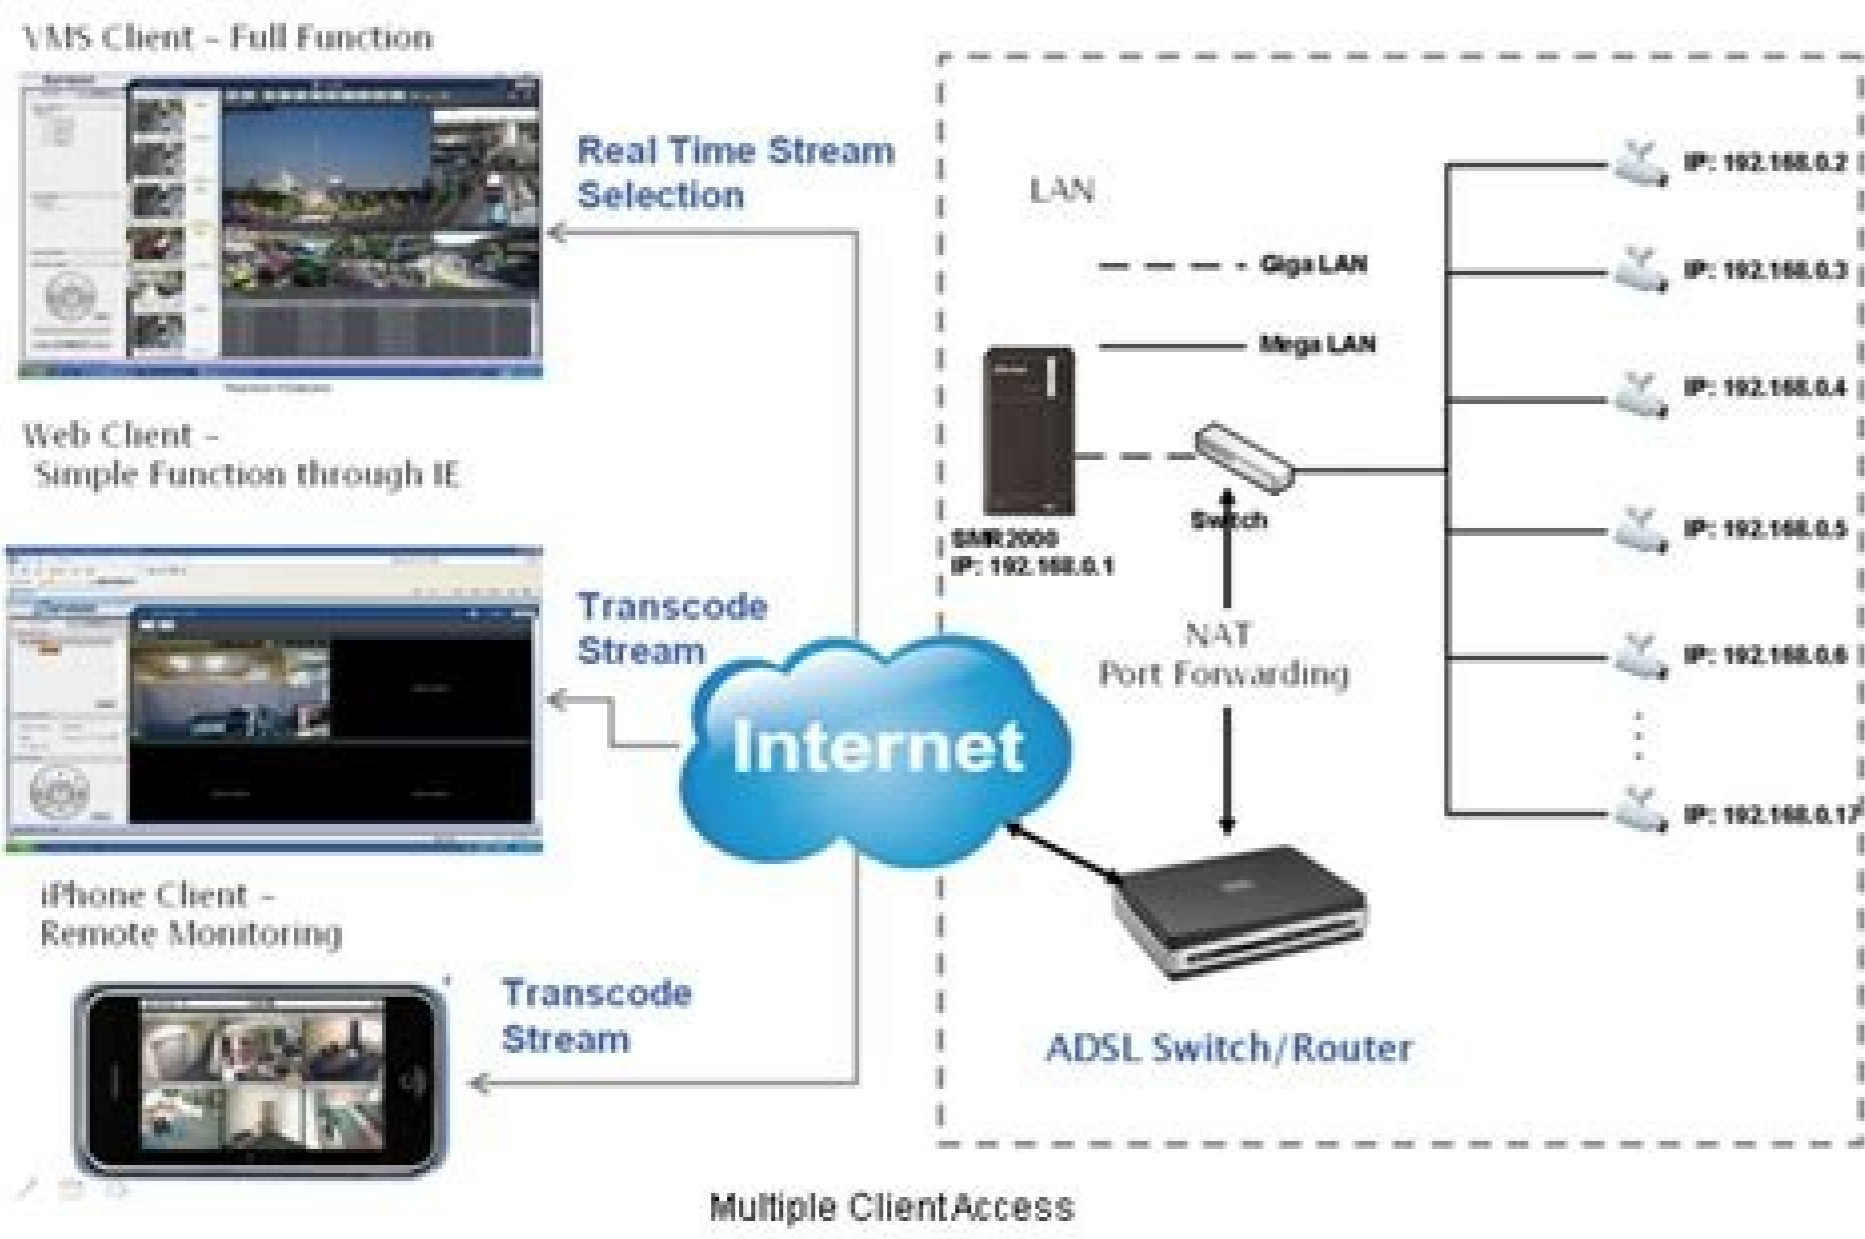

Network video centralized management software

5 Smart Tips on How to Choose the Best Video Management Software

PARKERCASIO.COM

Network video centralized management software download free. Network video centralized management software download. Network video centralized management software cms.