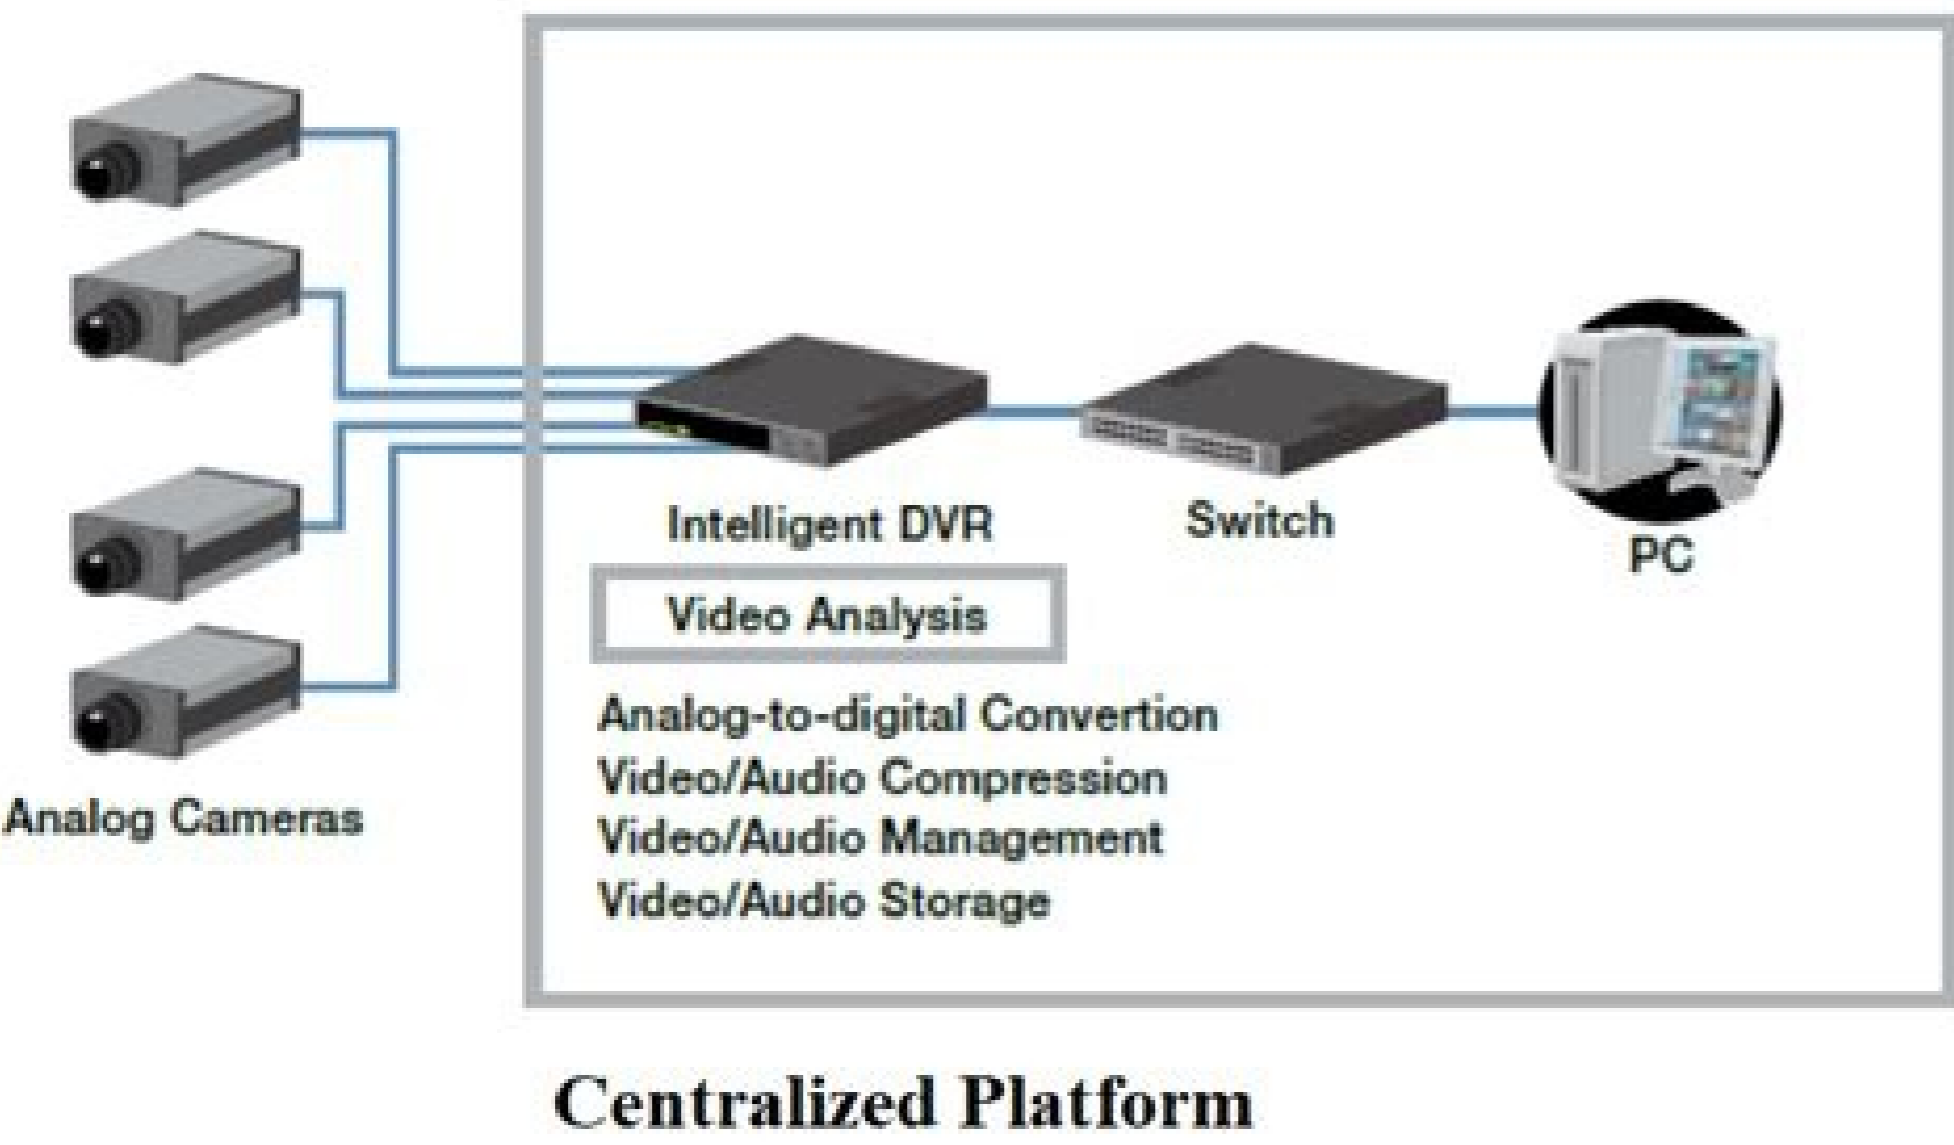

Network video centralized management software

5 Smart Tips on How to Choose the Best Video Management Software

PARKERCASIO.COM

Network video centralized management software download free. Network video centralized management software download. Network video centralized management software cms.