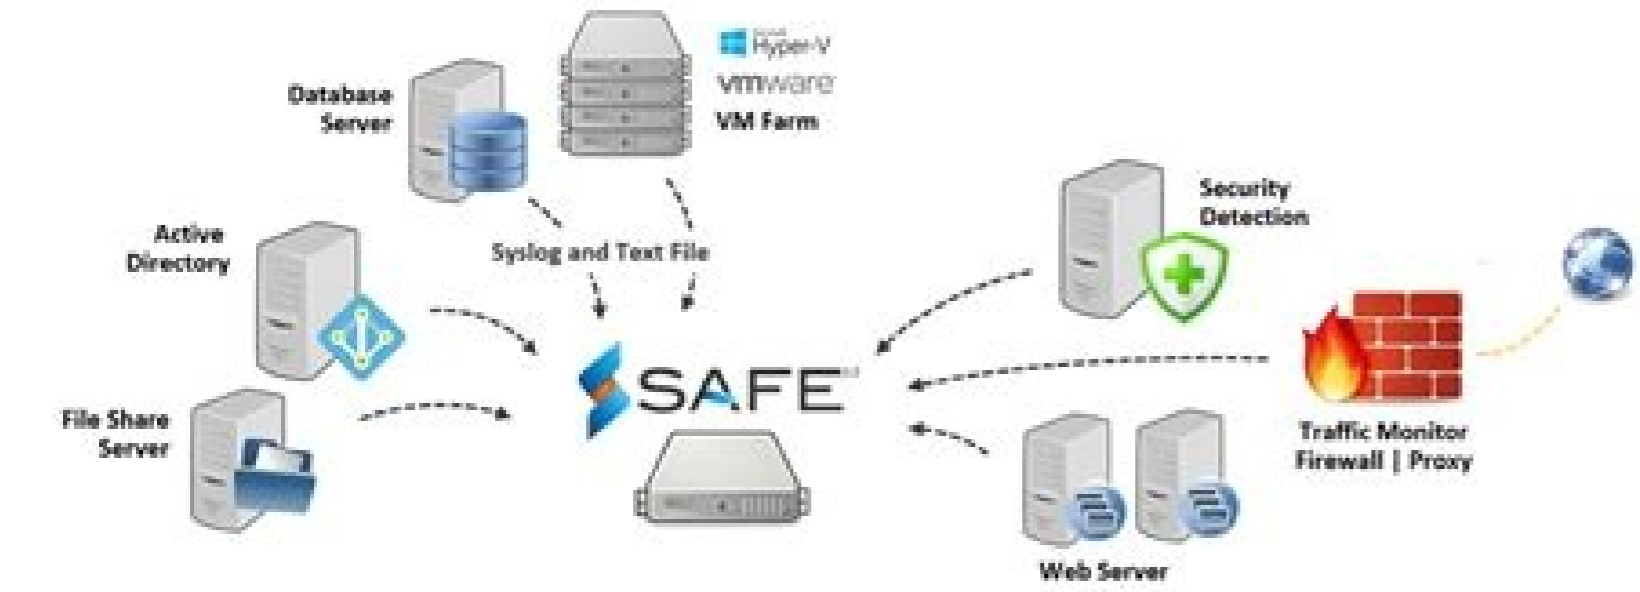

Network video centralized management software

5 Smart Tips on How to Choose the Best Video Management Software

PARKERCASIO.COM

Network video centralized management software download free. Network video centralized management software download. Network video centralized management software cms.