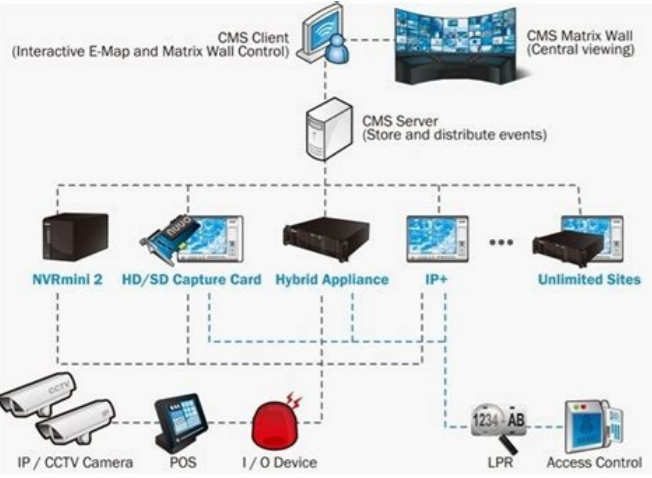

Network video centralized management software download free. Network video centralized management software download. Network video centralized management software cms.