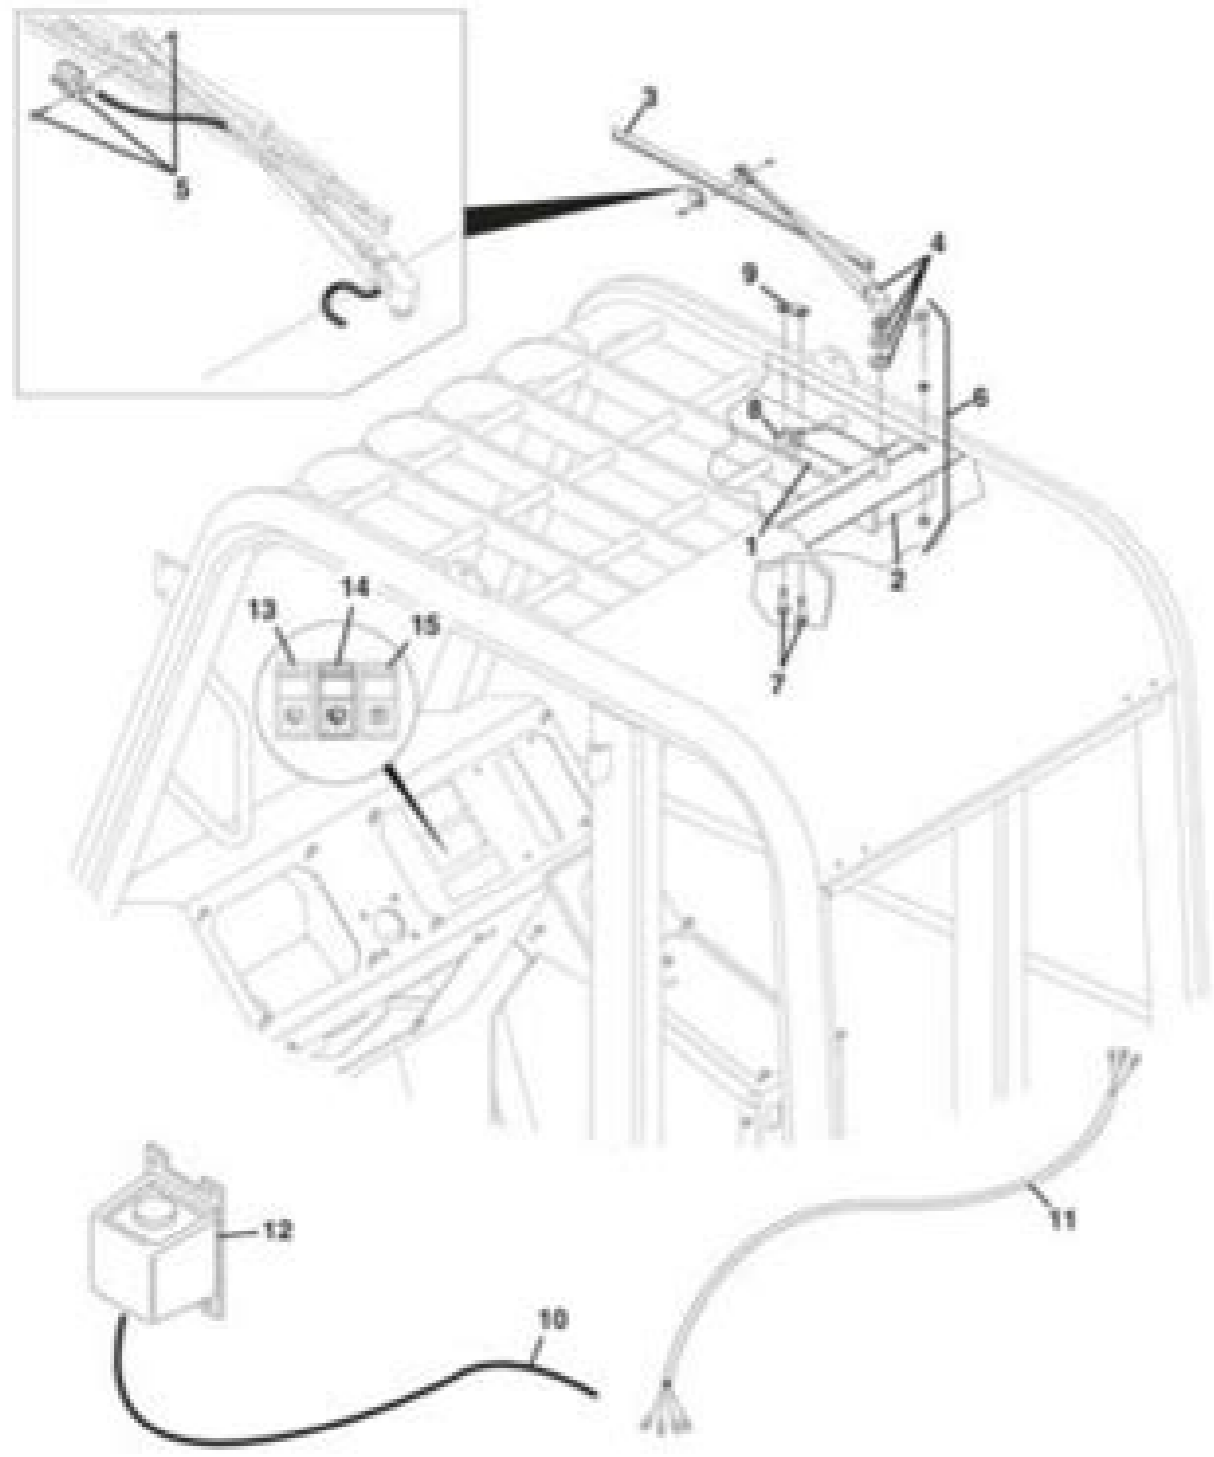

I'm not robot!

CAB

Figure 6-7 Skylight Windshield Wiper

6-22

6036

PARS
8990417

HYDRAULIC CRANE PARTS CATALOG

MODEL TG-350 SERIES